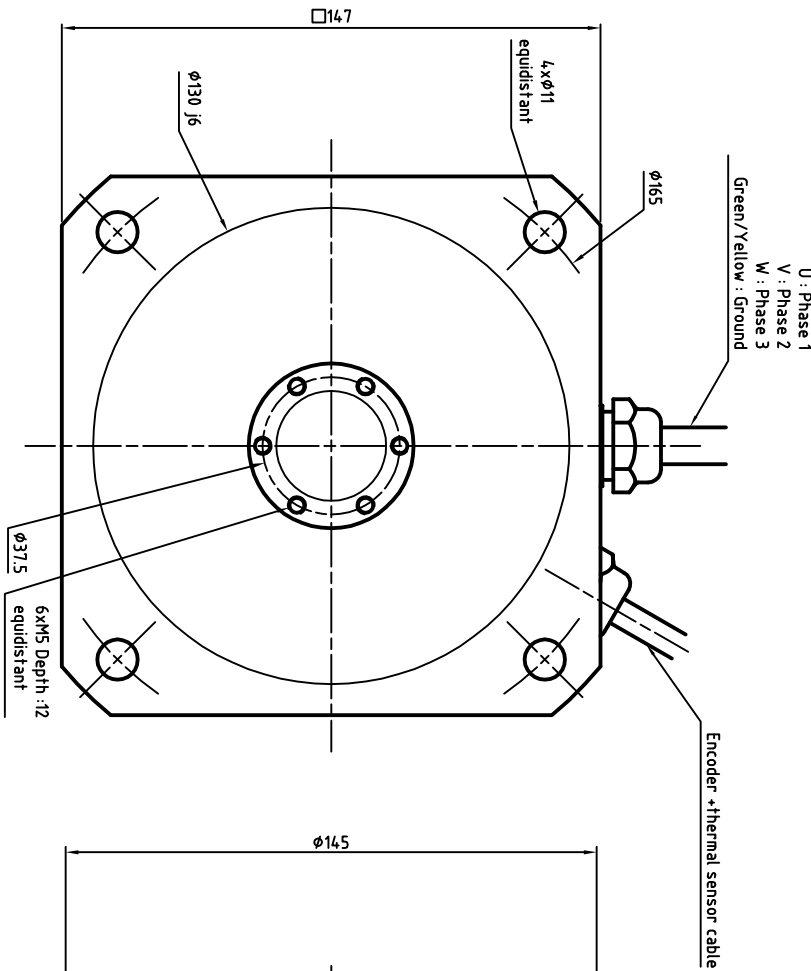

Power cable diameter and section depends on rated current

U : Phase 1
V : Phase 2
W : Phase 3
Green/Yellow : Ground

ENCODER SIGNAL COLORS

Wires colors	ERN180	ECN113
White	0V	Up
Brown	Up	0V
Green	A+	A+
Yellow	A-	A-
Pink	B-	B-
Grey	B+	B+
Blue	R+	DATA+
Red	R-	DATA-
Black	Thermal	CLOCK+
Violet	Thermal	CLOCK-
Grey/Pink	N/A	Thermal
Red/Blue	N/A	Thermal