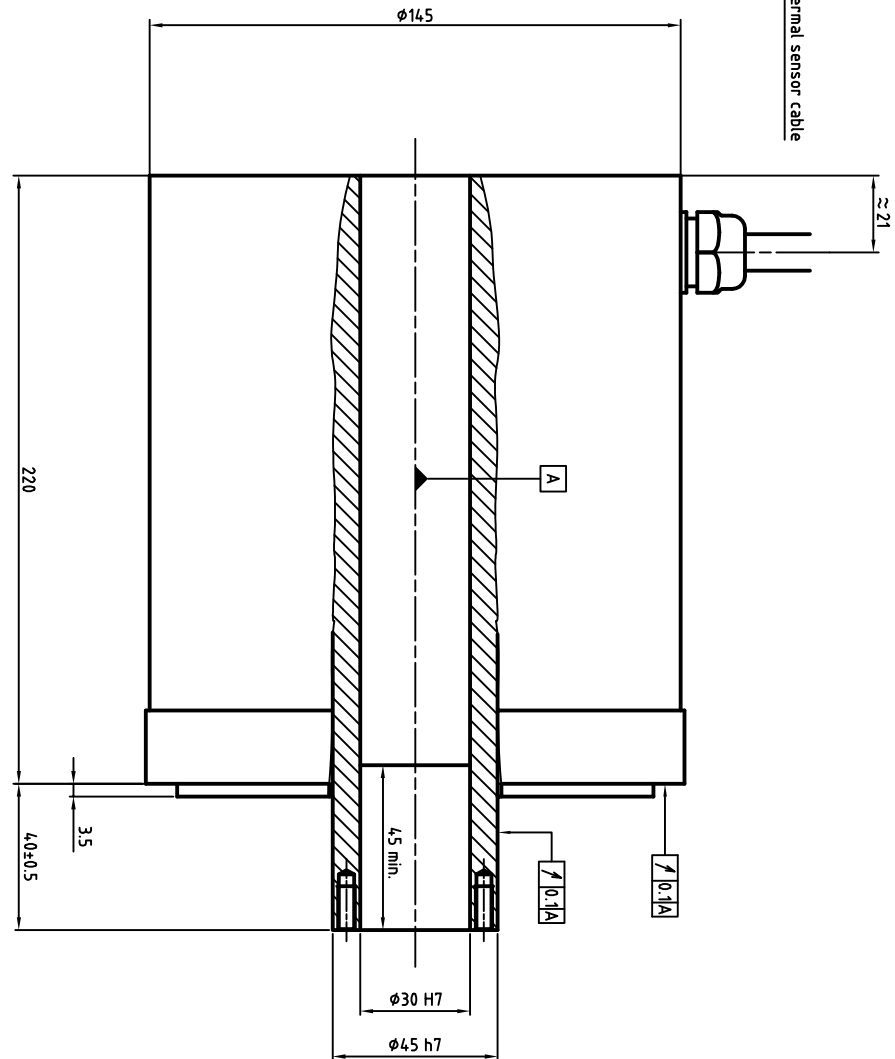

Power cable diameter and section depends on rated current

U : Phase 1
V : Phase 2
W : Phase 3
Green/Yellow : Ground

ENCODER SIGNAL COLORS

Wires colors	ERN180	ECN113
White	0V	Up
Brown	Up	0V
Green	A+	A+
Yellow	A-	A-
Pink	B-	B-
Grey	B+	B+
Blue	R+	DATA+
Red	R-	DATA-
Black	Thermal	CLOCK+
Violet	Thermal	CLOCK-
Grey/Pink	N/A	Thermal
Red/Blue	N/A	Thermal